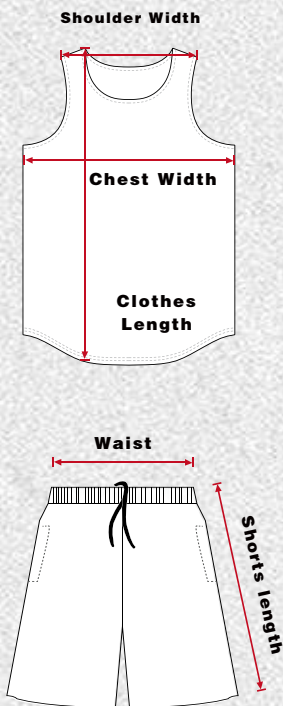

# Basketball Jersey Size Charts

| Reversible Basketball Jersey Size Chart |                |             |                |        |       | Inches        |
|---|----------------|-------------|----------------|--------|-------|---------------|
| Jersey                                  | Shoulder Width | Chest Width | Clothes Length | Shorts | Waist | Shorts length |
| 130                                     | 11             | 17.7        | 20.5           | 130    | 9.5   | 14            |
| 140                                     | 11.4           | 18.7        | 21.5           | 140    | 10    | 15            |
| 150                                     | 11.8           | 19.7        | 22.5           | 150    | 10.2  | 20            |
| XS                                      | 12.8           | 19          | 29             | XS     | 13    | 17            |
| S                                       | 13.0           | 20          | 30             | S      | 14    | 18            |
| M                                       | 13.8           | 21          | 31             | M      | 15    | 19            |
| L                                       | 14.6           | 22          | 32             | L      | 16    | 20            |
| XL                                      | 14.8           | 23          | 33             | XL     | 17    | 21            |
| 2XL                                     | 15.7           | 24          | 34             | 2XL    | 18    | 22            |
| 3XL                                     | 15.9           | 25          | 35             | 3XL    | 19    | 23            |
| 5XL                                     | 16.7           | 27          | 36             | 5XL    | 21    | 23            |