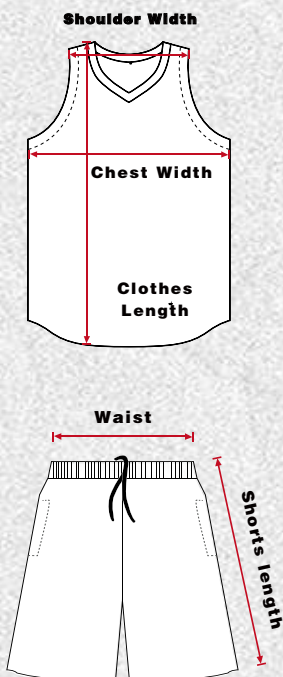

Single-Sided Basketball Jersey Size Chart						Inches
Jersey	Shoulder Width	Chest Width	Clothes Length	Shorts	Waist	Shorts length
XS	12.4	19	29.3	XS	13	17
S	13	19.7	30	S	14	18
M	13.8	20.5	30.7	M	15	19
L	14.6	22	32	L	16	20
XL	14.8	23	33	XL	17	21
2XL	15.4	24	34	2XL	17.7	22
3XL	16	25	34.5	3XL	19	23
5XL	16.5	27	35.5	5XL	21	23

±3/4"