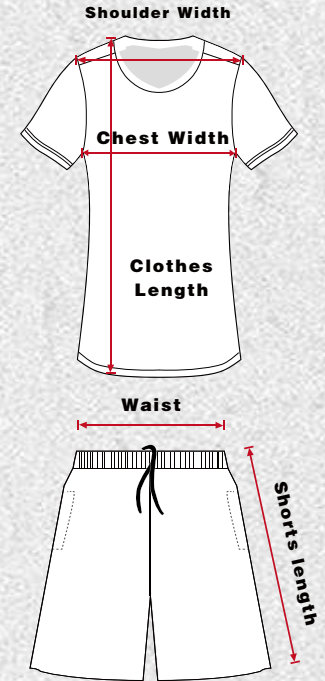

Volleyball Jersey Size Charts

Men's Jersey Size Chart

Inches

Jersey	Shoulder Width	Chest Width	Clothes Length	Shorts	Waist	Shorts length
XS	13.8	17	26	XS	-	-
S	14.8	18	27	S	11	16
M	15.8	19	28	M	12	17
L	16.7	20	29	L	12	18
XL	17.7	21	30	XL	13	19
2XL	18.7	22	31	2XL	13	19
3XL	19.7	23	32	3XL	14	20

±3/4"