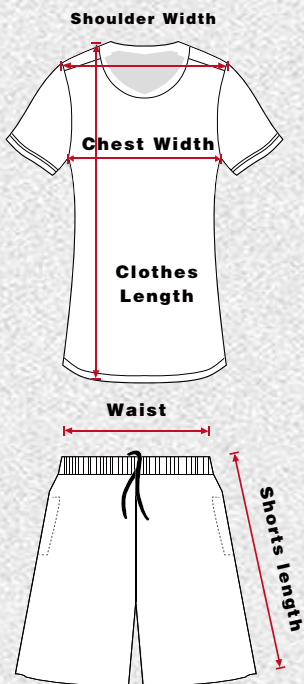

# Soccer Jersey Set

Adult

( Top + Shorts )

\$80

**( Tops ) \$55**

**( Shorts ) \$30**

| Soccer Jersey For Adult Size Chart |                |             |                |        |       | Inches        |
|------------------------------------|----------------|-------------|----------------|--------|-------|---------------|
| Jersey                             | Shoulder Width | Chest Width | Clothes Length | Shorts | Waist | Shorts Length |
| S                                  | 15.2           | 17.5        | 29             | S      | 12    | 12            |
| M                                  | 16             | 18.5        | 29.7           | M      | 13    | 13            |
| L                                  | 16.7           | 19.5        | 30.5           | L      | 14    | 14            |
| XL                                 | 17.5           | 19.7        | 31.2           | XL     | 15    | 15            |
| 2XL                                | 18.2           | 21.5        | 32             | 2XL    | 16    | 16            |
| 3XL                                | 19             | 22.4        | 32.7           | 3XL    | 17    | 17            |