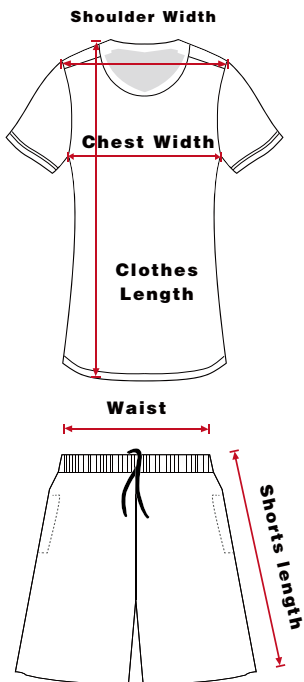

### Soccer Jersey For Kids Size Chart

**Inches**

| Jersey | Shoulder Width | Chest Width | Clothes Length | Shorts | Waist | Shorts length |
|--------|----------------|-------------|----------------|--------|-------|---------------|
| 110    | 8.3            | 13          | 17.7           | 110    | 8.7   | 11            |
| 120    | 8.7            | 14          | 18.7           | 120    | 9.3   | 12            |
| 130    | 9              | 15          | 19.7           | 130    | 9.5   | 13            |
| 140    | 9.5            | 16          | 21             | 140    | 10    | 14            |
| 150    | 10.2           | 17          | 21.7           | 150    | 10.8  | 14.8          |
| XS     | 12.8           | 17.7        | 25.6           | XS     | 11.8  | 15.8          |
| S      | 13.4           | 18.5        | 26.4           | S      | 12.8  | 16            |
| M      | 13.8           | 19.7        | 27.2           | M      | 13.4  | 16.7          |